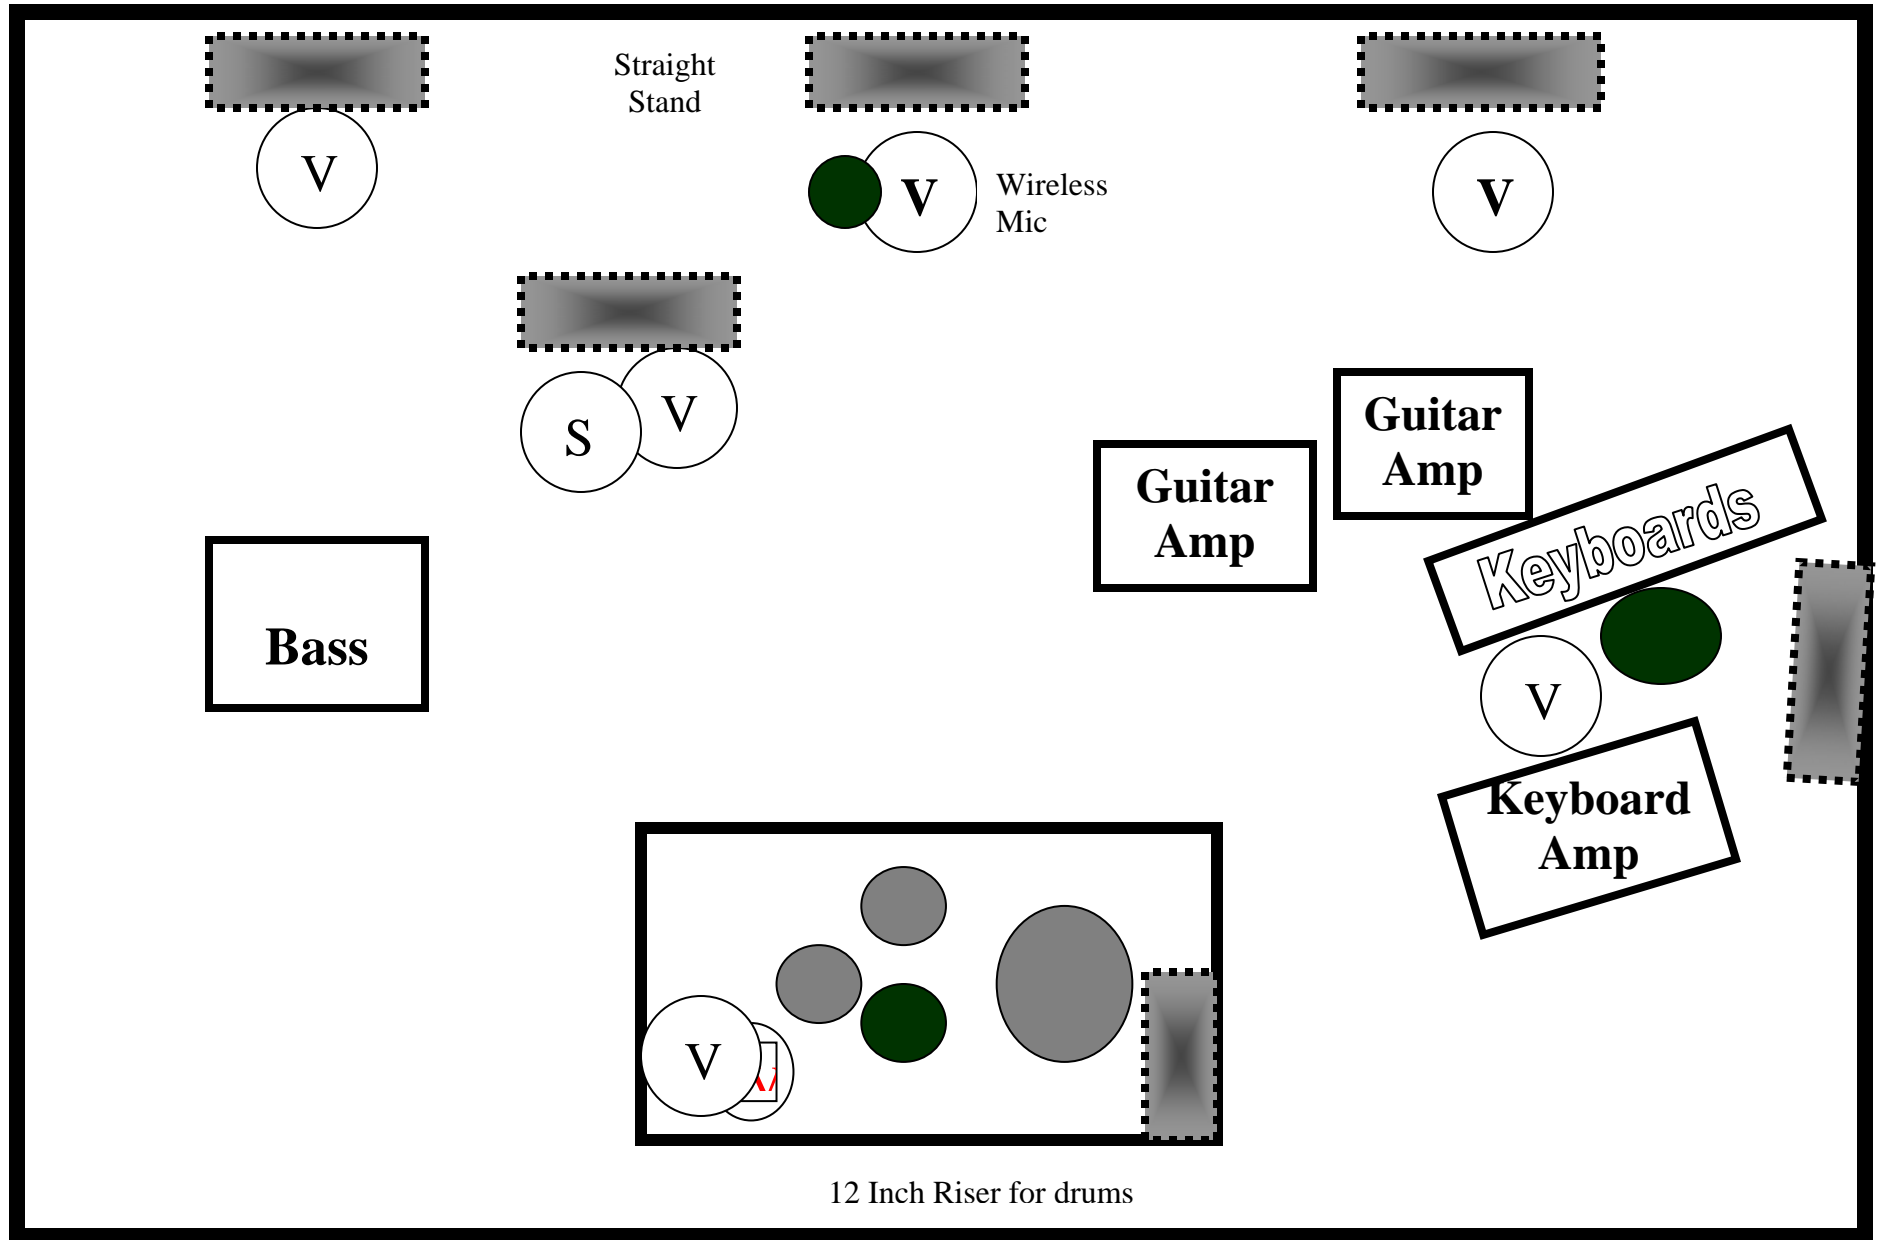

Vocal Mike

Sax Mike

Monitor

Stool

Dr Sam & The Managed Care  
Blues Band – Stage Layout  
Call \_\_\_\_\_  
regarding questions

16 Feet

12 Inch Riser for drums

24 Feet