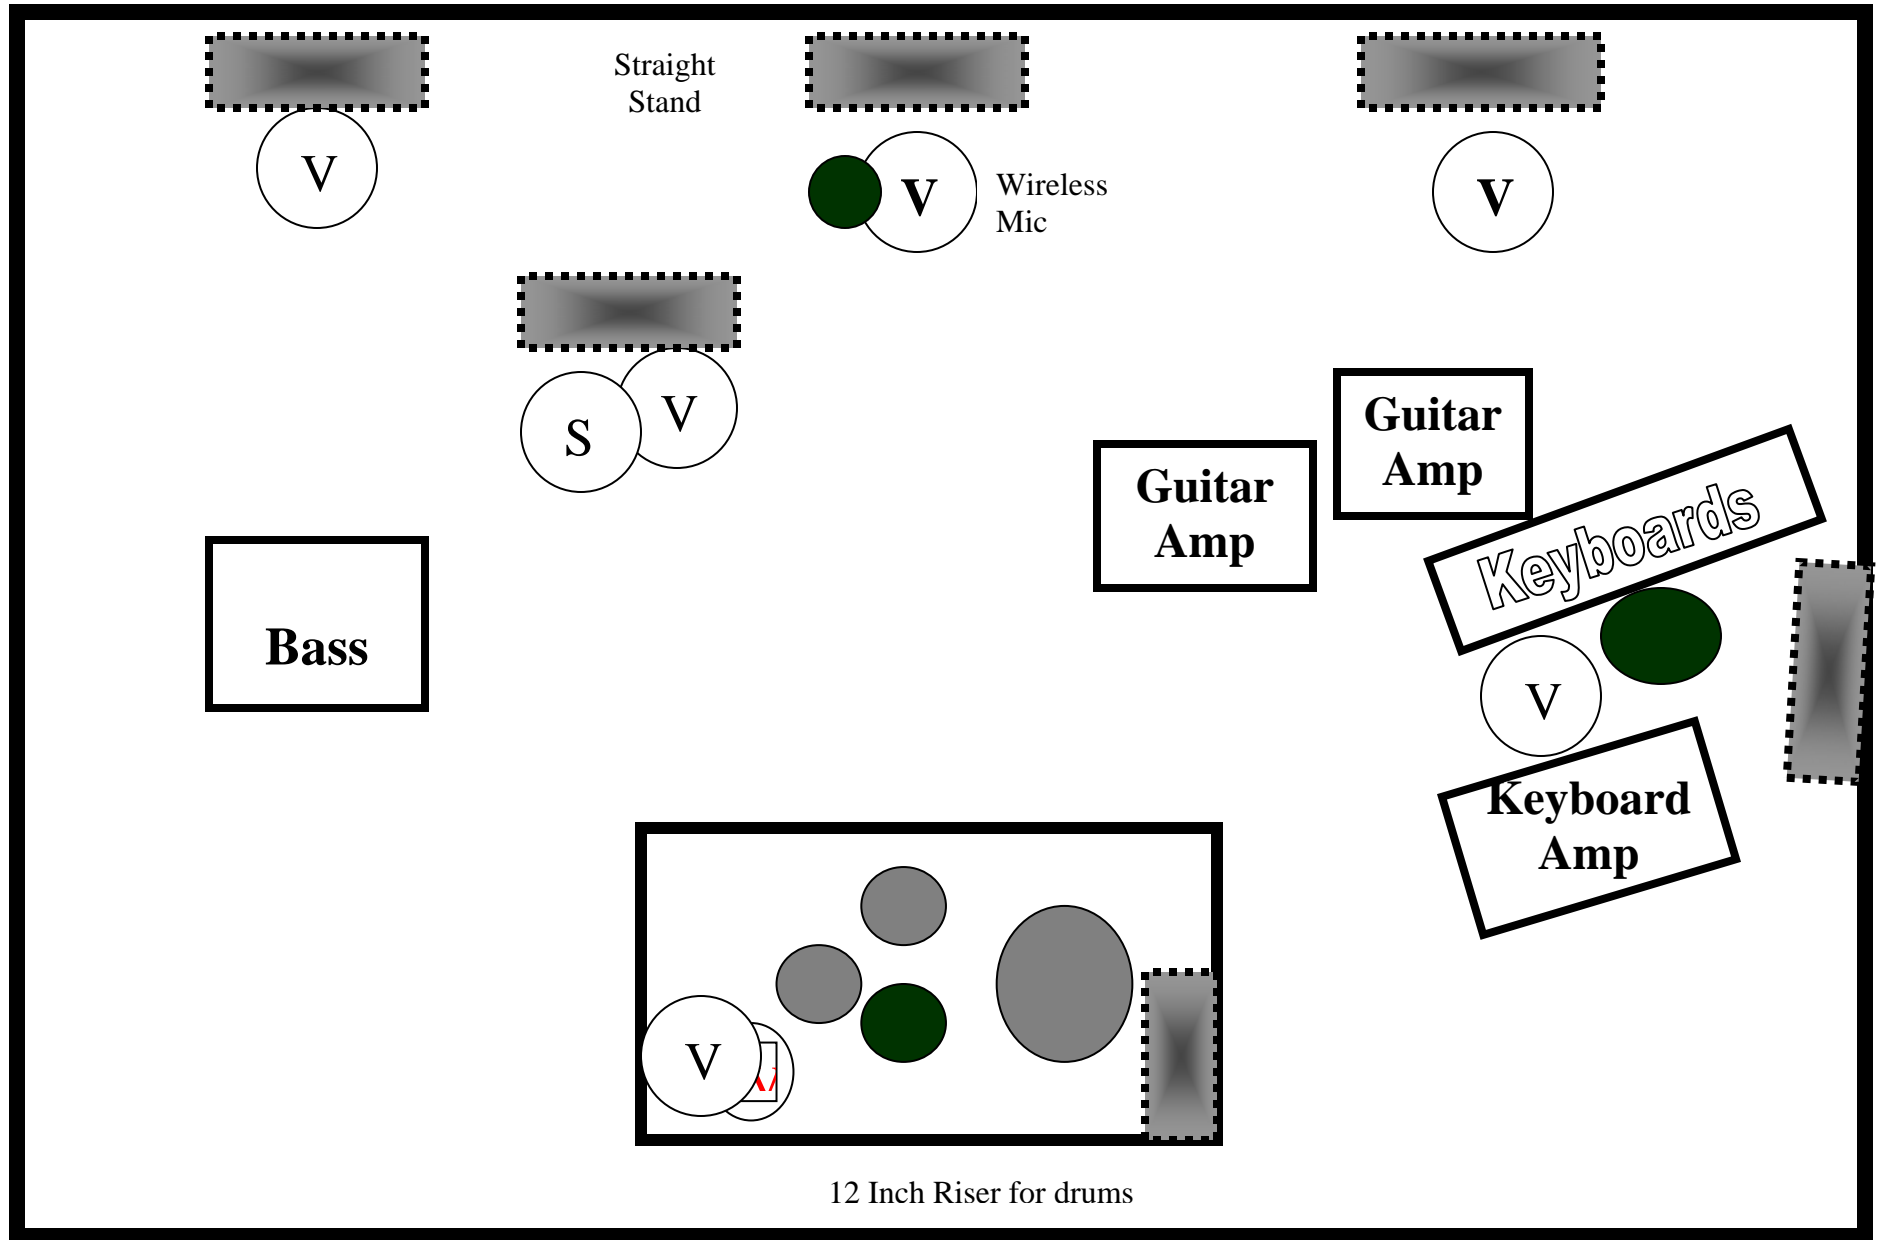

Vocal Mike

Sax Mike

Monitor

Stool

Dr Sam & The Managed Care
Blues Band – Stage Layout
Call _____
regarding questions

16 Feet

12 Inch Riser for drums

24 Feet